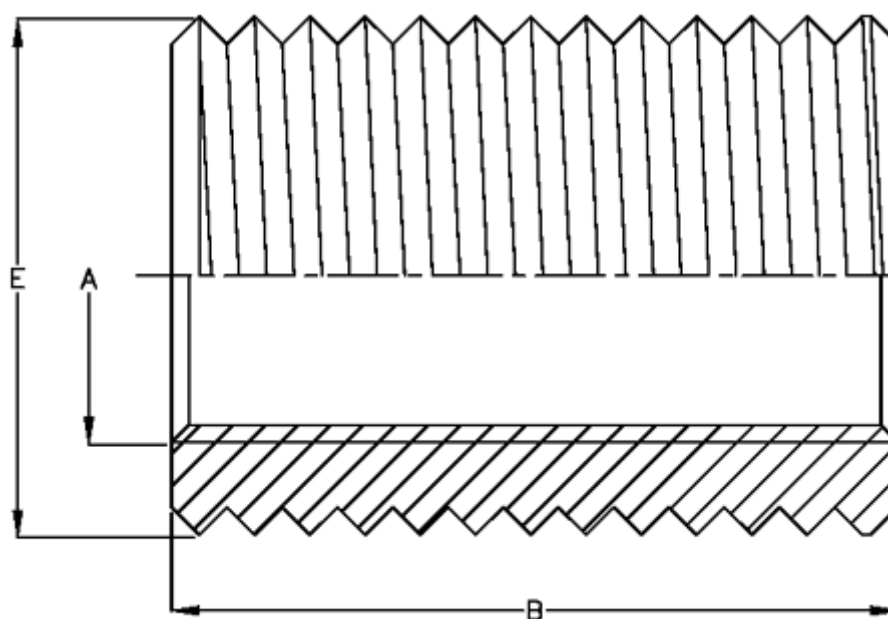

Data Sheet

Article number: 12973000050120
Description: KLEE-coil 973 000 050.120
M5 Unhardened/chr. yellow

Measures

Female thread A	= M5
Length B	= 10
Male thread E	= M7
Type	= 97x 000 050.120